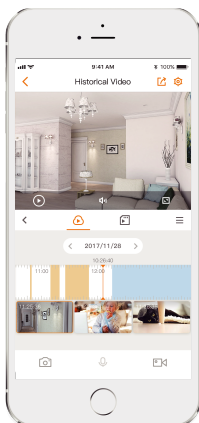

imou

Doorbell Wired

Wi-Fi Video Doorbell

Doorbell Wired supports up to 1080P Full HD video with super wide field of view, which enable you to see your house through the cellphone clearly who is visting. And you can talk with him remotely from your cellphone even when you are not at home.

Stay close with what you care

With Cloud service, you will have access to what you care as long as Internet is available. You can record motion videos on Cloud and play back anytime anywhere.

<http://www.imoulife.com>

Front View

Back View

Specifications

Camera

1/2.7" 2 Megapixel progressive CMOS
 2MP (1920 x 1080)
 Night Vision: 5m (16.5ft) distance
 1.9mm fixed lens
 Field of View : 140° (H), 158° (D)

Video & Audio

Video Compression : H.264
 Audio Compression : G.711
 Up to 20fps Frame Rate
 Two-way Bidirectional Talk
 Echo cancellation