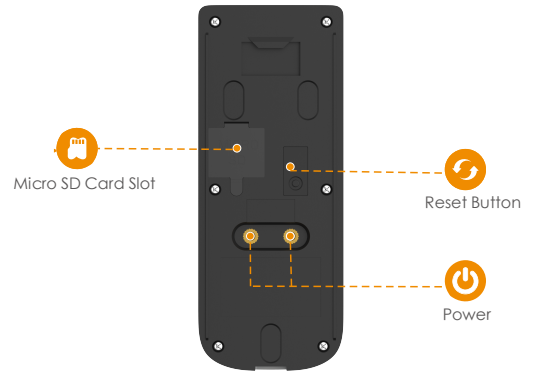

imou

Doorbell Wired

Wi-Fi Video Doorbell

Doorbell Wired supports up to 1080P Full HD video with super wide field of view, which enable you to see your house through the cellphone clearly who is visting. And you can talk with him remotely from your cellphone even when you are not at home.

Two-way Talk

Real-time video and audio talk

Power

AC16~24V, DC12/24V

Cloud Service

Cloud talk, cloud storage

Wi-Fi Connection

IEEE802.11b/g/n(2.4GHz)

Front View

Back View

Specifications

Camera

1/2.7" 2 Megapixel progressive CMOS
 2MP (1920 x 1080)
 Night Vision: 5m (16.5ft) distance
 1.9mm fixed lens
 Field of View : 140° (H), 158° (D)

Video & Audio

Video Compression : H.264
 Audio Compression : G.711
 Up to 20fps Frame Rate
 Two-way Bidirectional Talk
 Echo cancellation