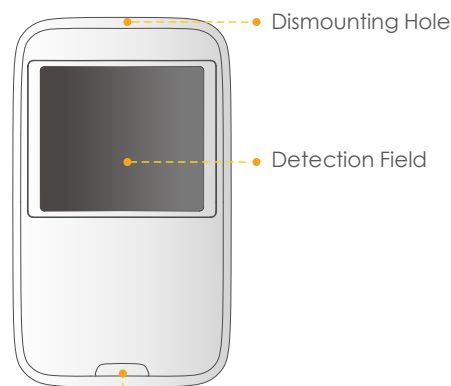

Motion Detector

Motion Detector is shaped to be placed on a shelf, adhered to a wall, or fit in the corner to protect what you care. It detects break-ins with PIR sensor; the detection range is 12m(39.4ft) and field of view is 90°. You'll get an instant alert message on Imou App When someone breaks in.

Specifications

Sensor

Detection: Passive infrared
 Detection Range: 12m (39.4ft)/90°
 Alarm Prompt: Notification LED indicator
 Sensitivity: Two levels (jumper switch)
 Pet Immunity: ≤18Kg (39.7lb)

Wireless

Wireless Frequencies: 433MHz
 Transmit Power: 10dBm
 Transmit Distance: 200m (656.2ft) open area

General

Tamper: Unit protection and leaving wall protection
 Power: 1x CR123A battery, 3 years battery life
 Working Environment: -10°C~+55°C (14°F~131°F), less than 95%RH
 Resistance Light: 6500lux
 Mount Requirement: Wall mount, 2.2~2.5m (7.2~8.2 ft) installation height
 Dimension: 104 × 62 × 46mm (4.1 × 2.4 × 1.8inch)
 Weight: 0.1Kg (0.22lb)
 Certification: CE