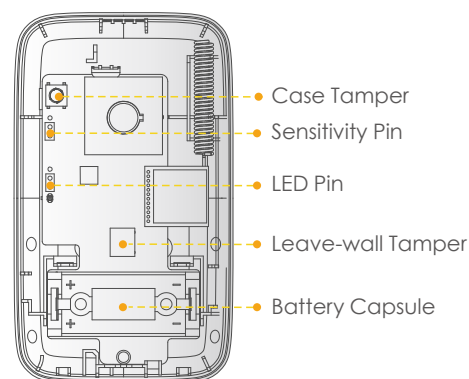

Motion Detector

Motion Detector is shaped to be placed on a shelf, adhered to a wall, or fit in the corner to protect what you care. It detects break-ins with PIR sensor; the detection range is 12m(39.4ft) and field of view is 90°. You'll get an instant alert message on Imou App When someone breaks in.

Specifications

Sensor

Detection: Passive infrared
 Detection Range: 12m (39.4ft)/90°
 Alarm Prompt: Notification LED indicator
 Sensitivity: Two levels (jumper switch)
 Pet Immunity: ≤18Kg (39.7lb)

Wireless

Wireless Frequencies: 433MHz
 Transmit Power: 10dBm
 Transmit Distance: 200m (656.2ft) open area

General

Tamper: Unit protection and leaving wall protection
 Power: 1x CR123A battery, 3 years battery life
 Working Environment: -10°C~+55°C (14°F~131°F), less than 95%RH
 Resistance Light: 6500lux
 Mount Requirement: Wall mount, 2.2~2.5m (7.2~8.2 ft) installation height
 Dimension: 104 × 62 × 46mm (4.1 × 2.4 × 1.8inch)
 Weight: 0.1Kg (0.22lb)
 Certification: CE